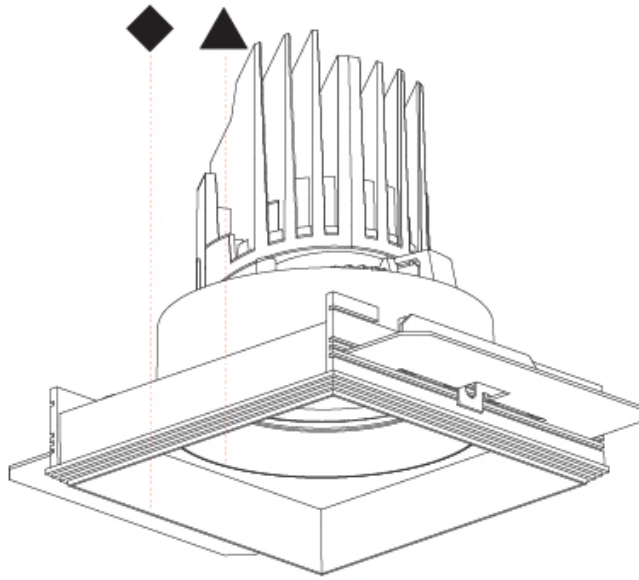

BIONIQ SQUARE ADJUSTABLE TRIMLESS

A37884-

PROJECT	_____
TYPE	_____
SPECIFIER	_____
QUANTITY	_____
DATE	_____